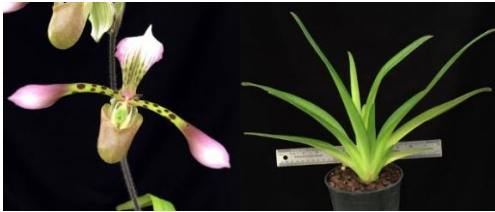

Hillsview Gardens

OREGON GROWN ORCHIDS

The following divisions are established and available for purchase. It has been a while since our last select division listing and we expect these will sell out quickly so do not delay. The *Paph. haynaldianum* offered here are award quality and among the best. These are from the Award of Quality cross from Sam Tsui at the Orchid Inn. Thank you for your continued support.

***Paph. haynaldianum* '#9'**

One previously flowered growth and one lead.
\$ 500.00 – 5” pot

***Paph. haynaldianum* 'Josephine'**

This cultivar is AM quality, one of the best to flower with outstanding color, the petals are exceptional. Three unflowered growths.
\$ 700.00 – 5” pot

***Paph. haynaldianum* 'Flying Wing'**

Two previously flowered growths and one unflowered growth.
\$ 500.00 – 5” pot

***Paph. haynaldianum* '#4'**

Two previous flowered growths, two unflowered growths. Petals reach out horizontally.
\$ 500.00 – 5” pot

***Paph. armeniacum* 'Golden Globe'**

Well established one growth. One of our best cultivars we are using in our breeding program.

\$ 200.00 – 4” pot

***Paph. armeniacum* '#1'**

Flower quality is blah, yet this cultivar is prolific in producing lots of viable seed. It is recessive for shape and has produced superior quality flowers with awards making this *Paph. armeniacum* valuable to hybridizers.