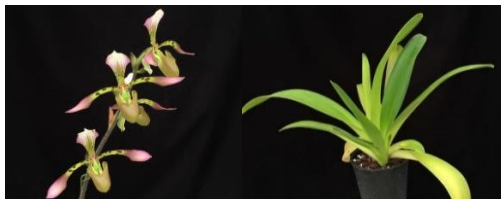

Hillsview Gardens

OREGON GROWN ORCHIDS

The following divisions are established and available for purchase. It has been a while since our last select division listing and we expect these will sell out quickly so do not delay. The *Paph. haynaldianum* offered here are award quality and among the best. These are from the Award of Quality cross from Sam Tsui at the Orchid Inn. Thank you for your continued support.

***Paph. haynaldianum* '#9'**

One previously flowered growth and one lead.
\$ 500.00 – 5” pot

***Paph. haynaldianum* 'Josephine'**

This cultivar is AM quality, one of the best to flower with outstanding color, the petals are exceptional. Three unflowered growths.
\$ 700.00 – 5” pot

***Paph. haynaldianum* 'Flying Wing'**

Two previously flowered growths and one unflowered growth.
\$ 500.00 – 5” pot

***Paph. haynaldianum* '#4'**

Two previous flowered growths, two unflowered growths. Petals reach out horizontally.
\$ 500.00 – 5” pot

***Paph. armeniacum* 'Golden Globe'**

Well established one growth. One of our best cultivars we are using in our breeding program.

\$ 200.00 – 4” pot

***Paph. armeniacum* '#1'**

Flower quality is blah, yet this cultivar is prolific in producing lots of viable seed. It is recessive for shape and has produced superior quality flowers with awards making this *Paph. armeniacum* valuable to hybridizers.